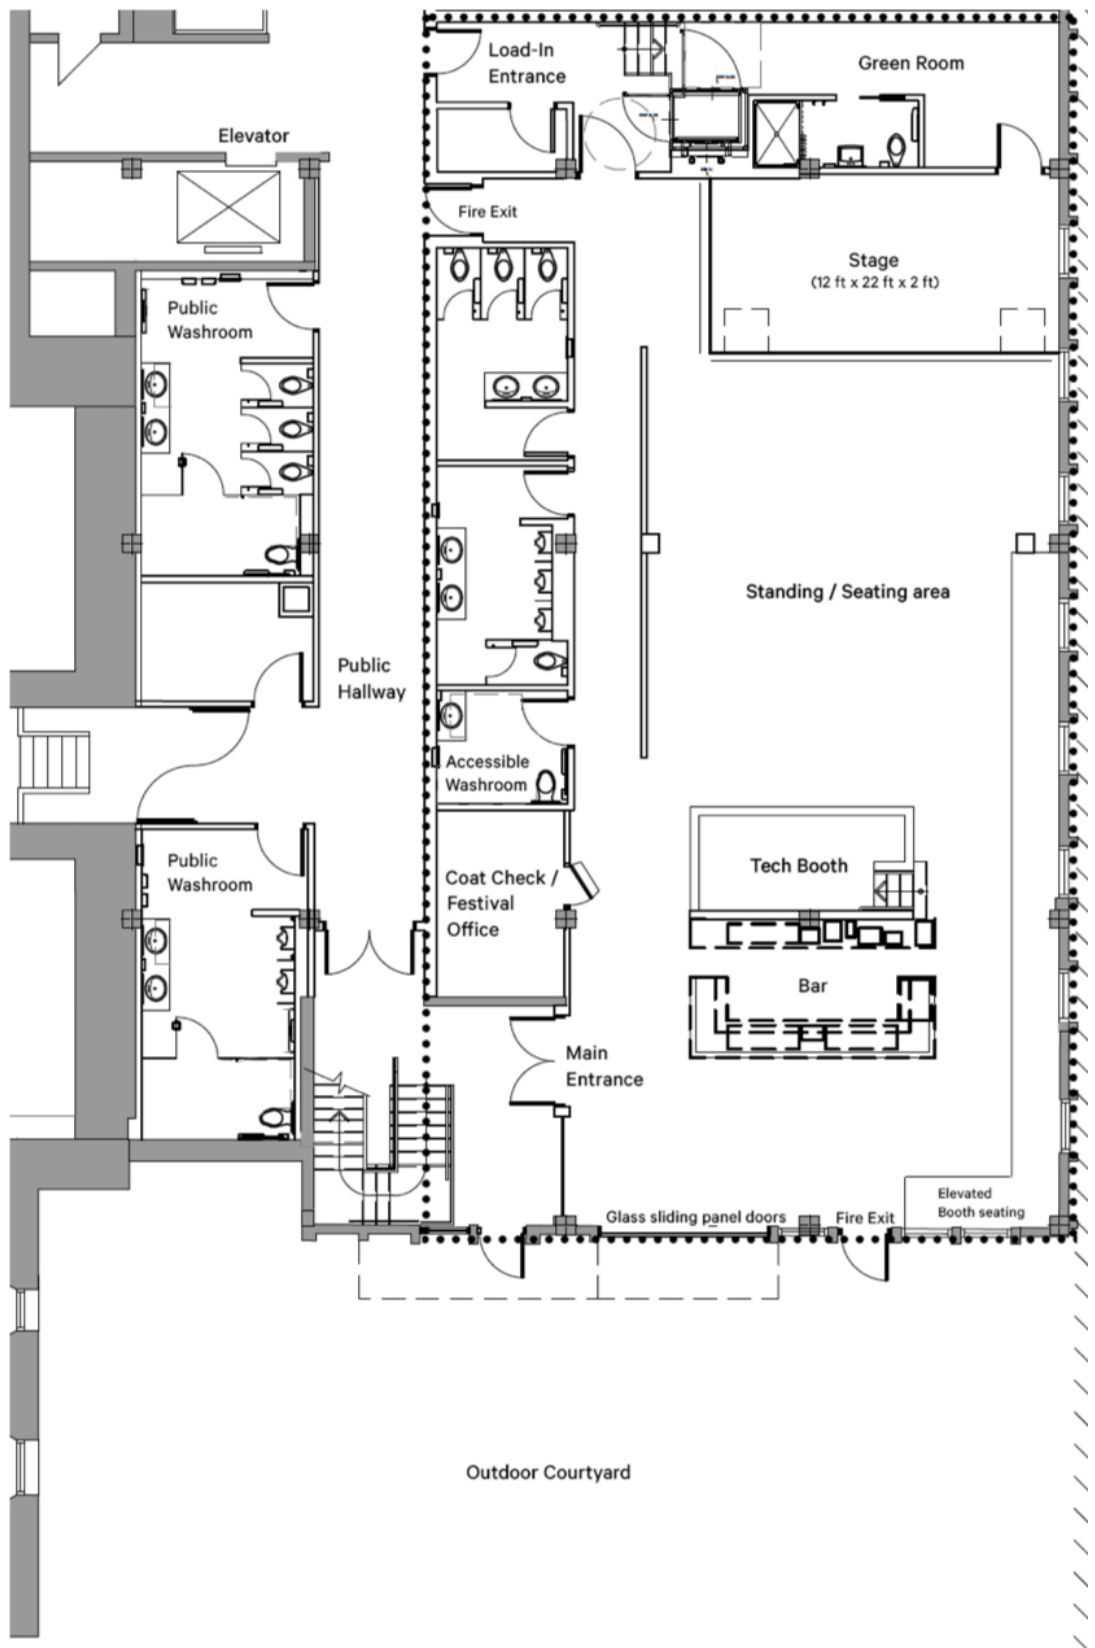

CLUB SAW LX HOUSE PLOT

	ADJ Pinspot LED II	2
	ADJ Stinger II	2
	ADJ Ultra Hex Bar 12	4
	ETC ColorSource PAR	14
	ETC ColorSource Spot 25deg-50deg Zoom	3
	ETC ColorSource Spot 26deg	5
	ETC ColorSource Spot 36deg	3
	ETC ColorSource Spot 70deg	1
	ADJ STARTEC RAYZER	2
	PAR56	1
	EIKI EK-610U	1
	UltratecFX Radiance Hazer	1

DESIGNED BY FRASER MACKINNON

DRAWING NOT TO SCALE

STAGE: 12'x22'x2'

GRID HEIGHT ON FLOOR: 10'5"

GRID HEIGHT ONSTAGE: 8'6"

CONSOLE: ETC ION XE

House Plot

Floorplan