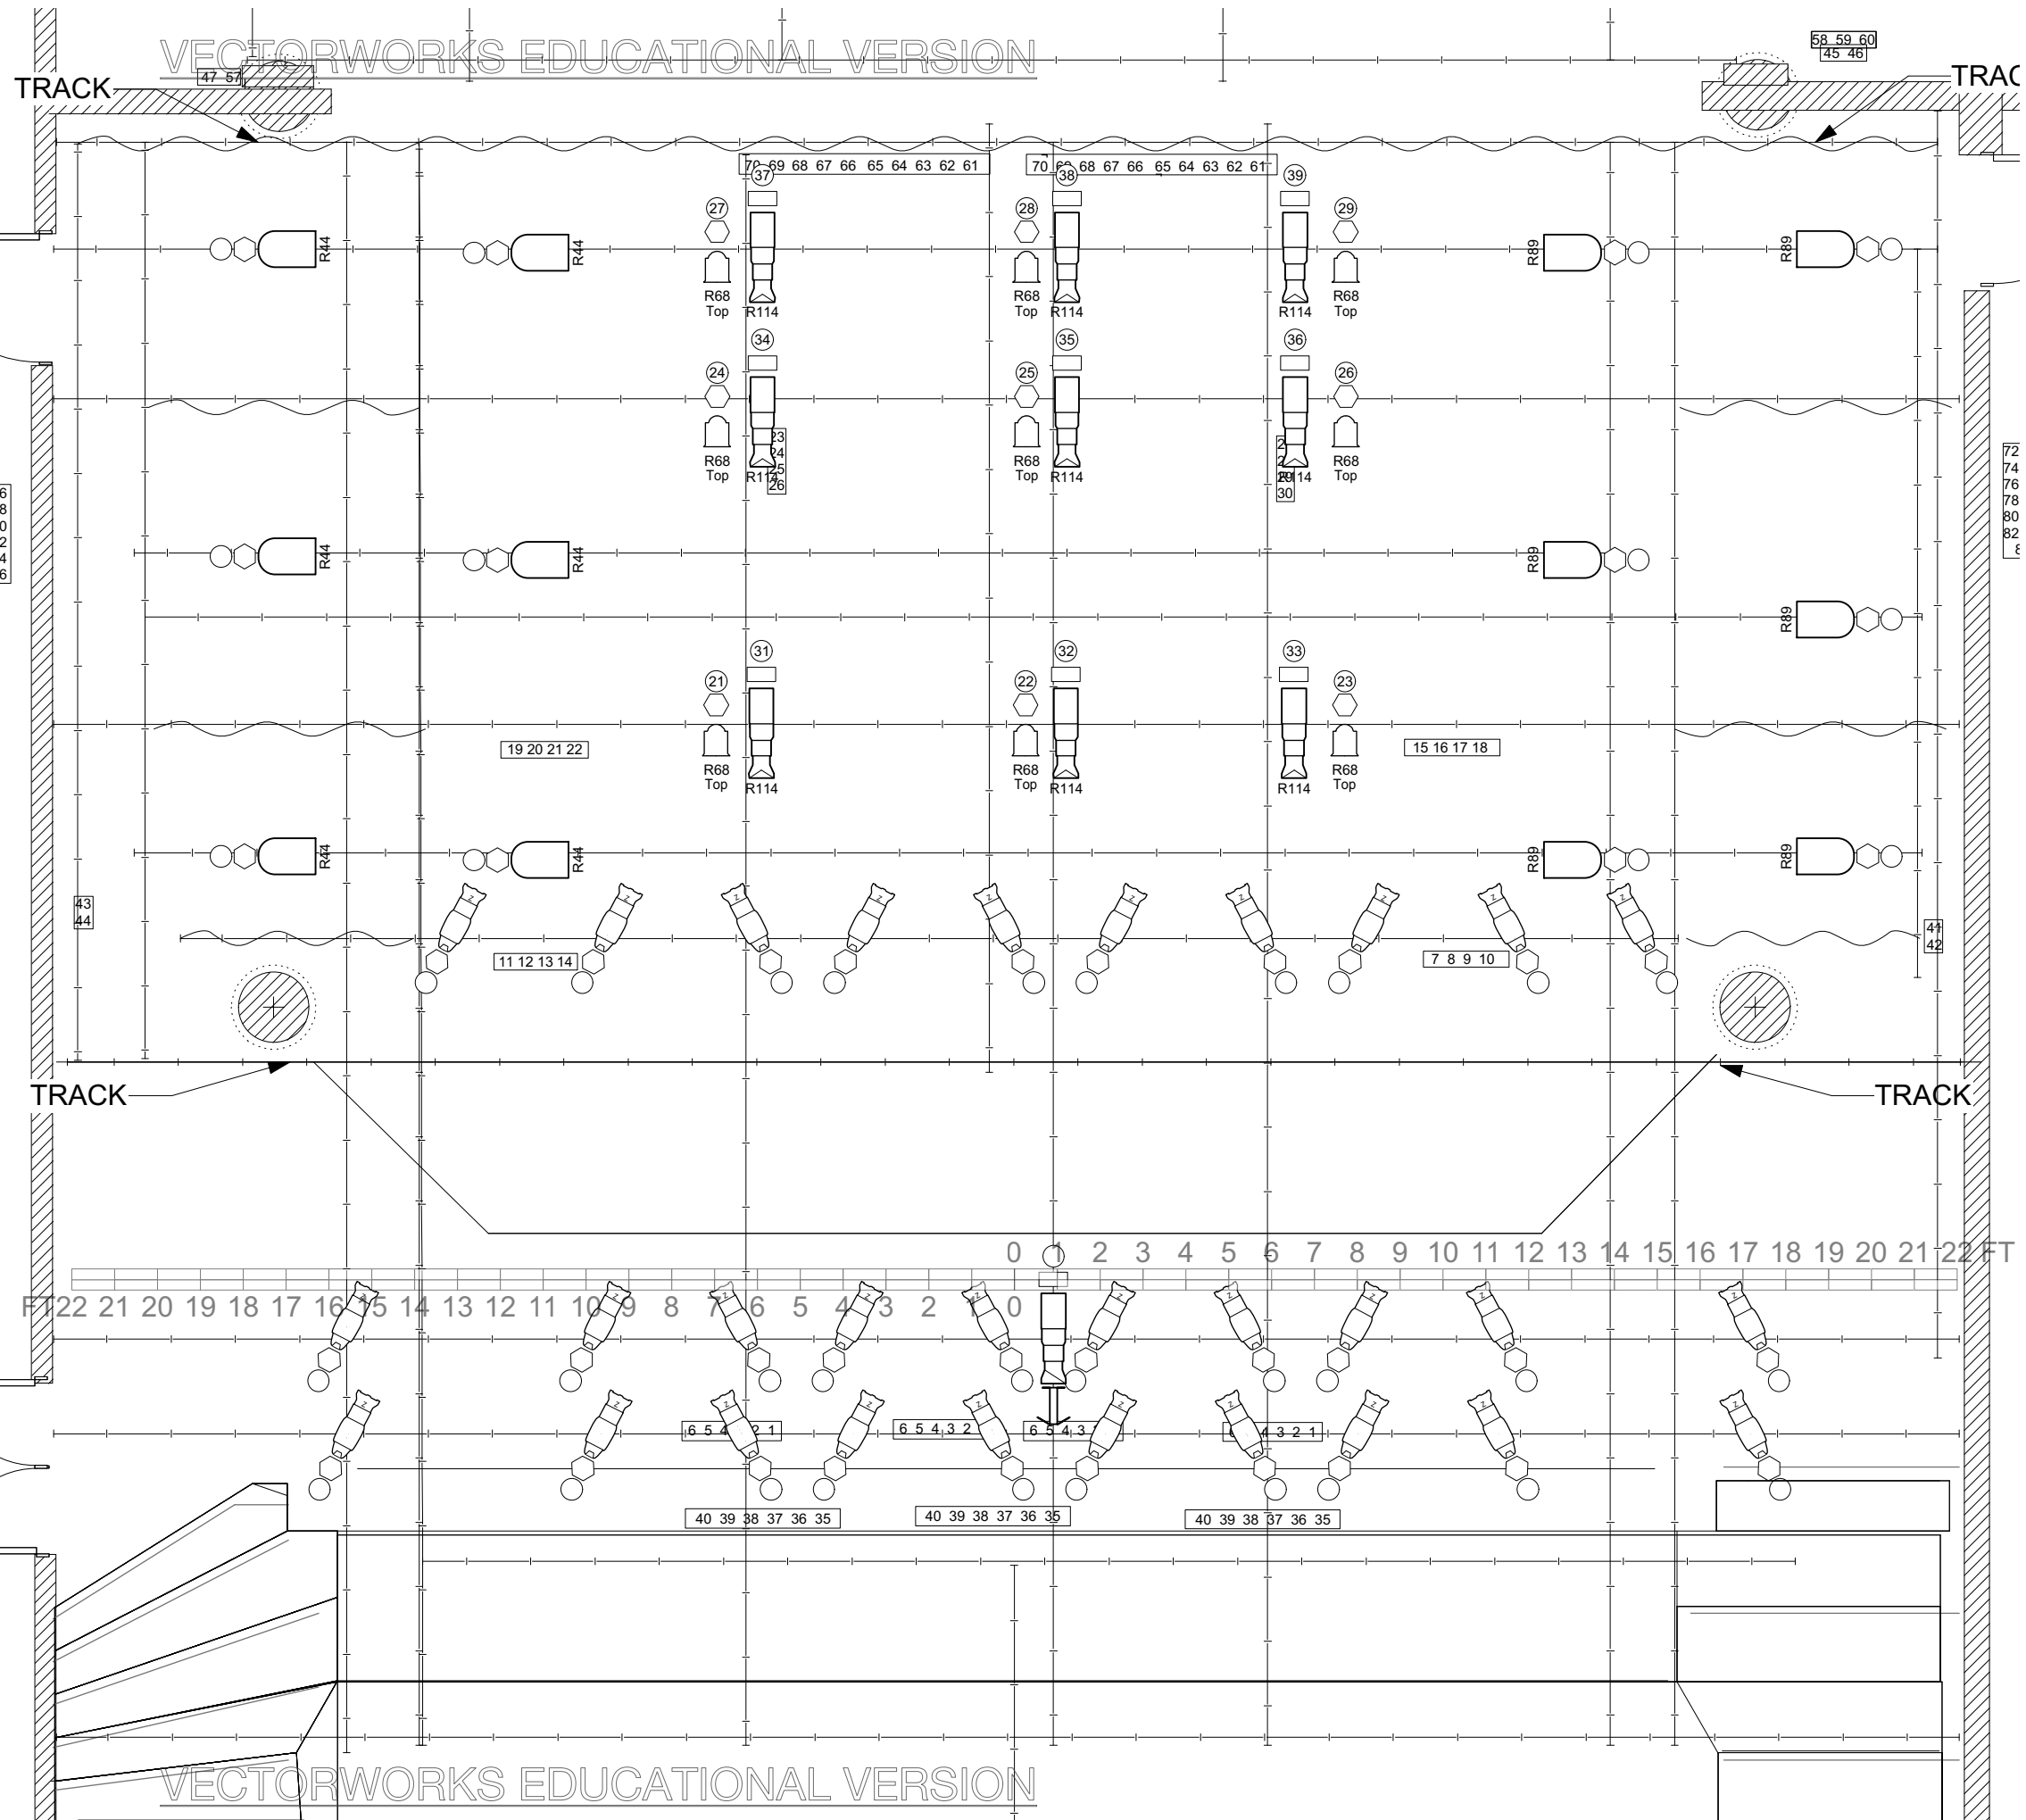

Accessory

⇌ I-Cue

Light

-  6" Fres @ 750w
-  ETC Source-4 Jr 25°-50°  
Zoom @ 575w  
HPL
-  ETC ColorSource Spot 26deg  
@ 160w  
LED
-  ETC ColorSource Spot 50deg  
@ 160w  
LED
-  ETC Source4 Jr Zoom @  
575w  
HPL
-  USITT PAR64-MFL @ 1kw  
PAR-64

Typical

Color Summary

Color	Size	Count	
	R114	6.25"	9
	R44	n/a	6
	R68	7.5"	9
	R89	n/a	6

VECTORWORKS EDUCATIONAL VERSION

Title / Titre <b>ACADEMIC HALL</b>	
Production <b>OTTAWA FRINGE FESTIVAL</b>	Date <b>2018</b>
Drawn By / Dessinée par <b>J. LOCKHART</b>	Scale / Échelle <b>1/4" : 1'</b>