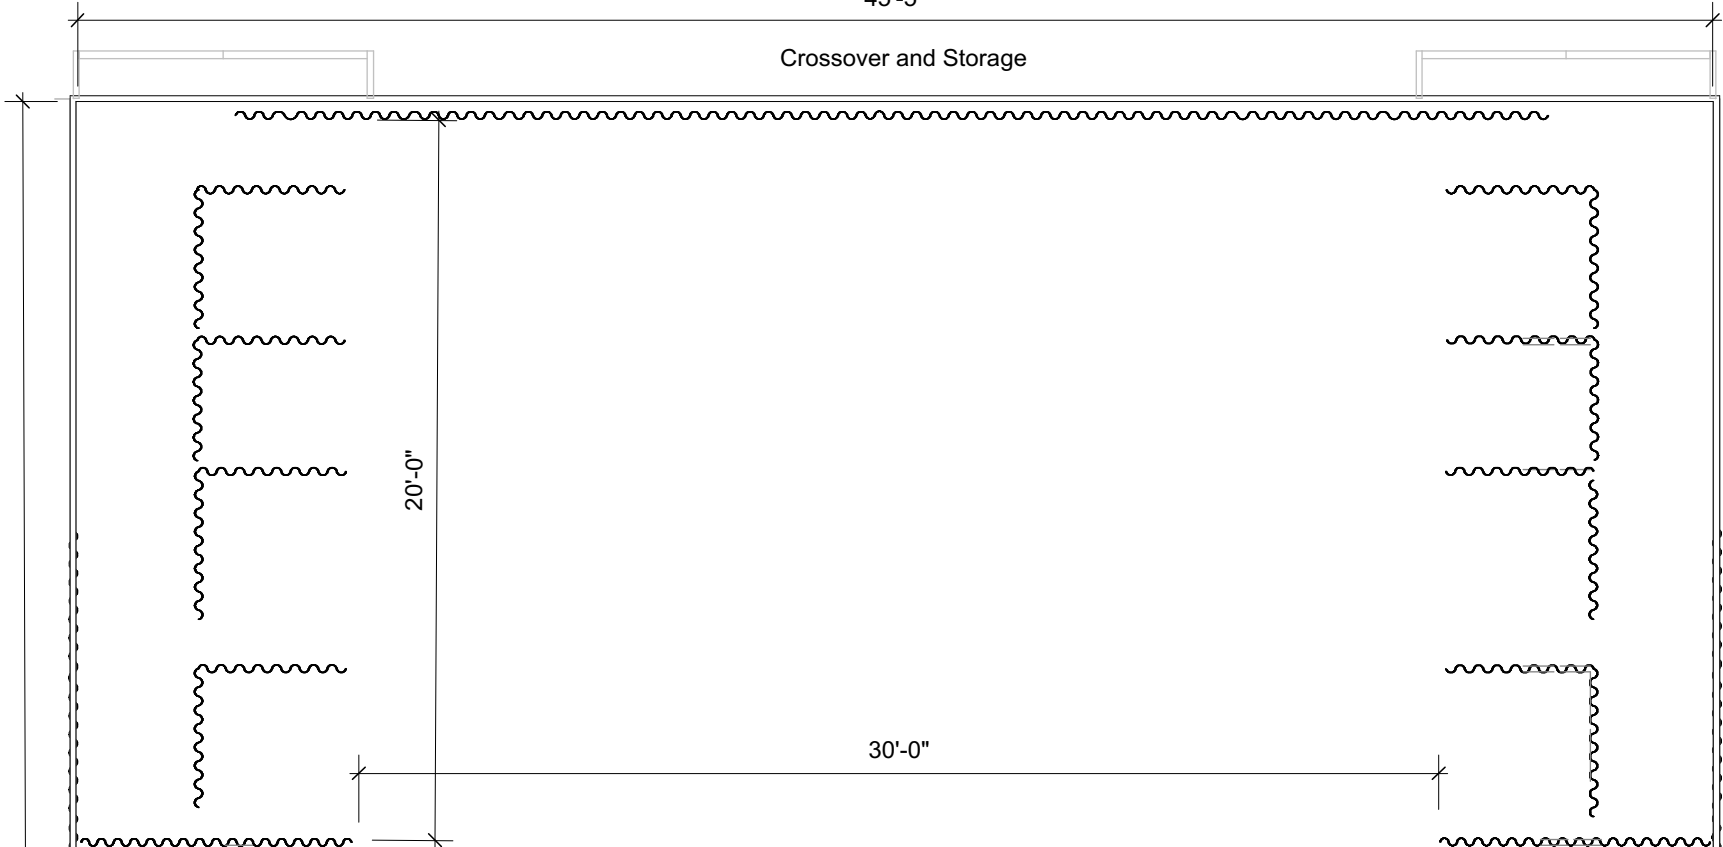

45'-5"

Crossover and Storage

20'-0"

30'-0"

45'-5"

NOT TO SCALE

HP-01

DRAWING #

DRAWN BY

REV. 0

REV. 1

REV. 2

REV. 3

LabO

PROJECT

UNIVERSITY OF OTTAWA