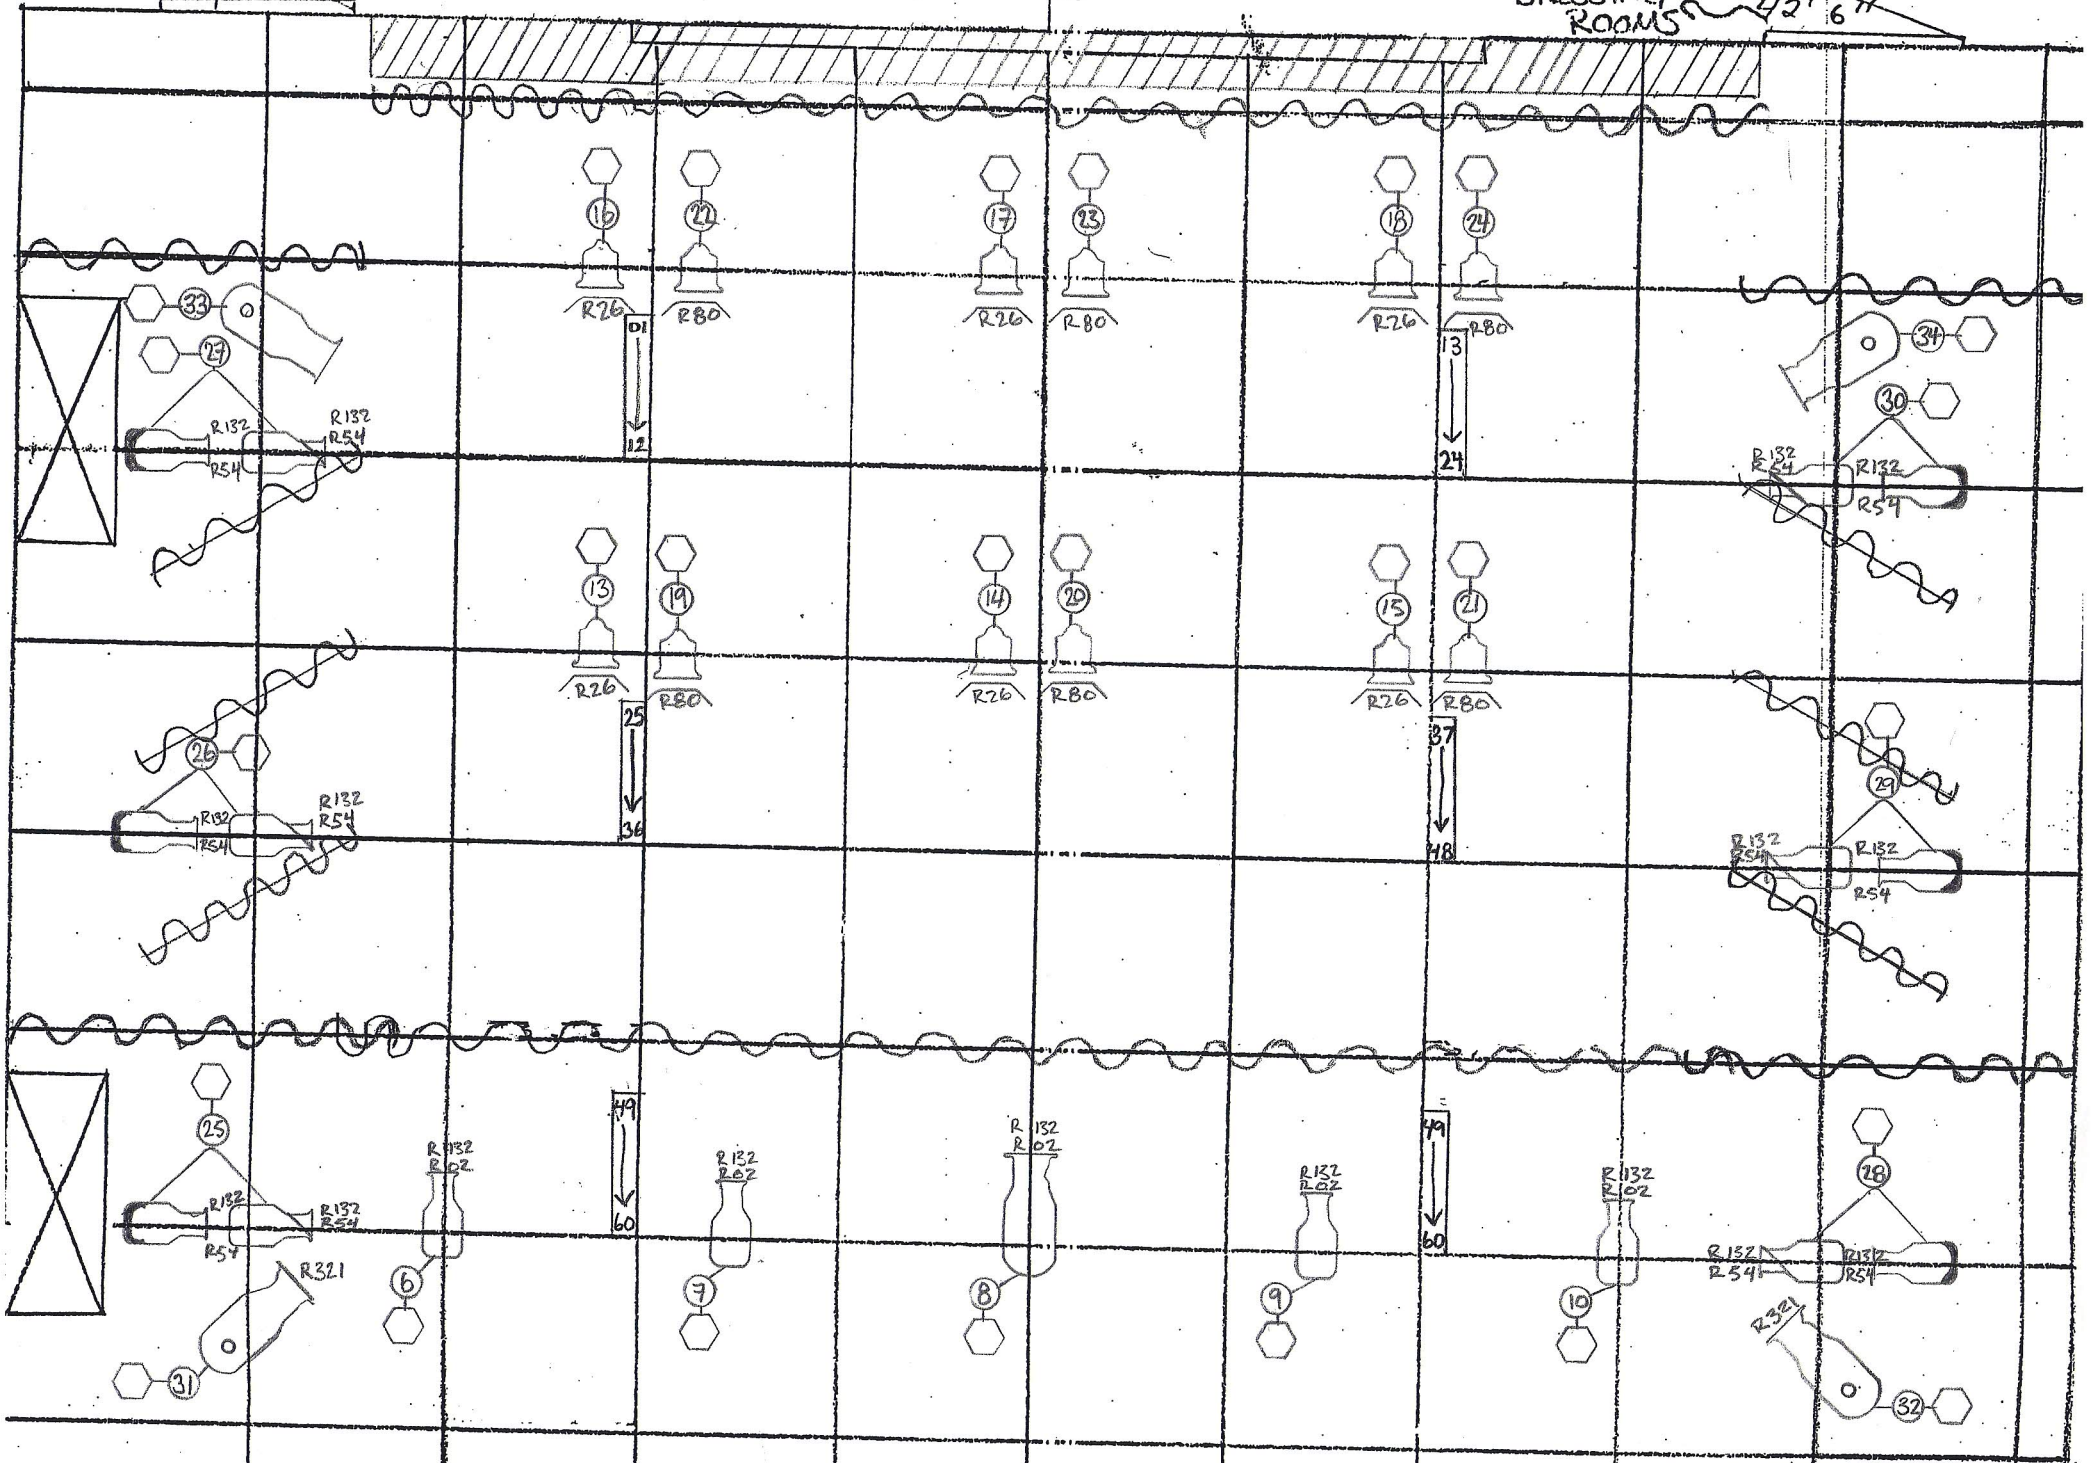

DRESSING ROOMS

DRESSING ROOMS 42' 6"

ARTS COURT THEATRE  
 TEMPORARY GRID PLAN  
 Scale 1/4" = 1' Date: 26/04/01  
 Drawn by: L. Cox Grid: 14'9"  
 LX Design: Pierre Ducharme  
 Revised: May 10<sup>th</sup>, 2012 by E. MacKinnon

	Patt 223 8" (1K)
	Source 4:50° (575W)
	Source 4:36° (575W)
	Source 4 Zoom 25°-50° (575W)