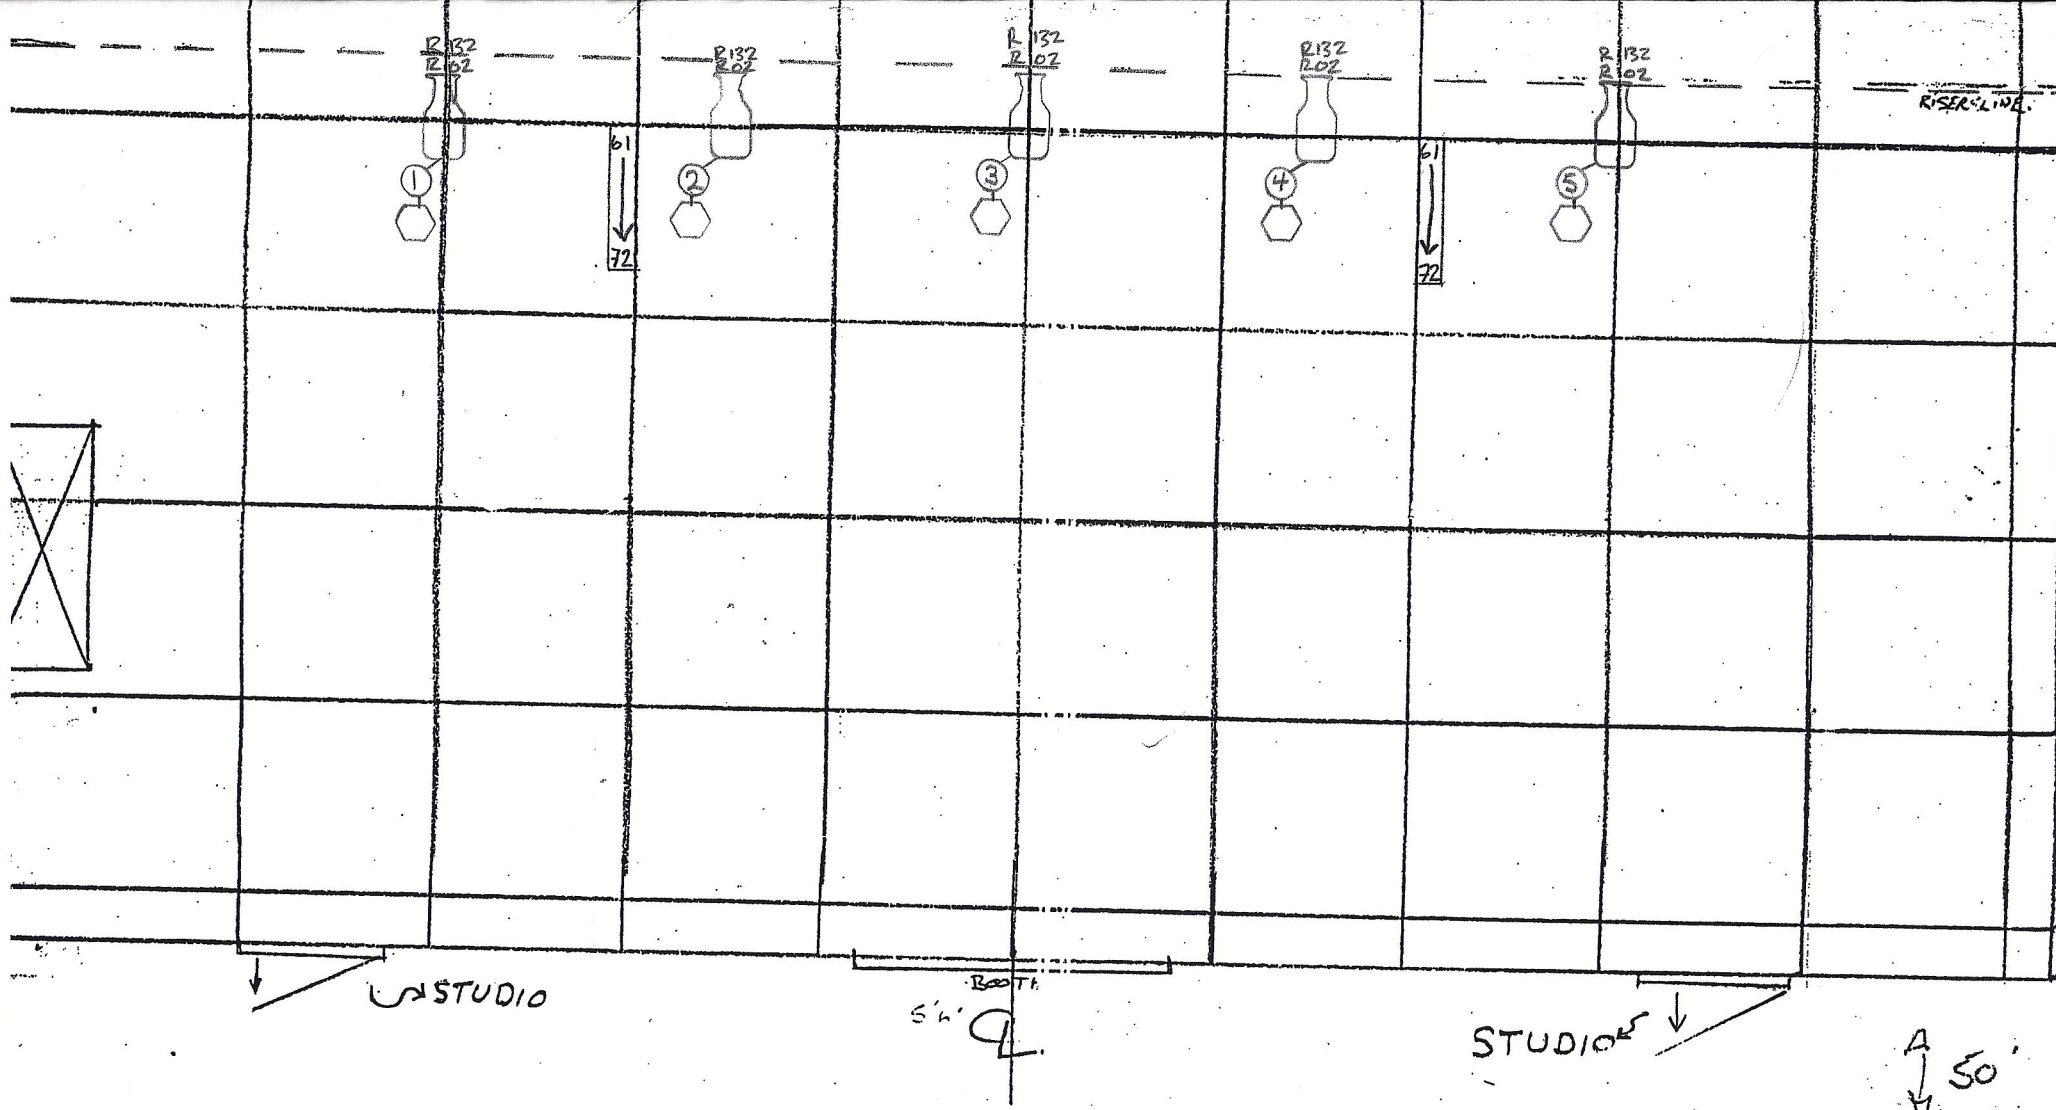

DRESSING ROOMS

DRESSING ROOMS 42' 6"

ARTS COURT THEATRE  
 TEMPORARY GRID PLAN  
 Scale 1/4" = 1' Date: 26/04/01  
 Drawn by: L. Cox Grid: 14'9"  
 LX Design: Pierre Ducharme  
 Revised: May 10<sup>th</sup>, 2012 by E. MacKinnon

	Patt 223 8" (1K)
	Source 4:50° (575W)
	Source 4:36° (575W)
	Source 4 Zoom 25°-50° (575W)