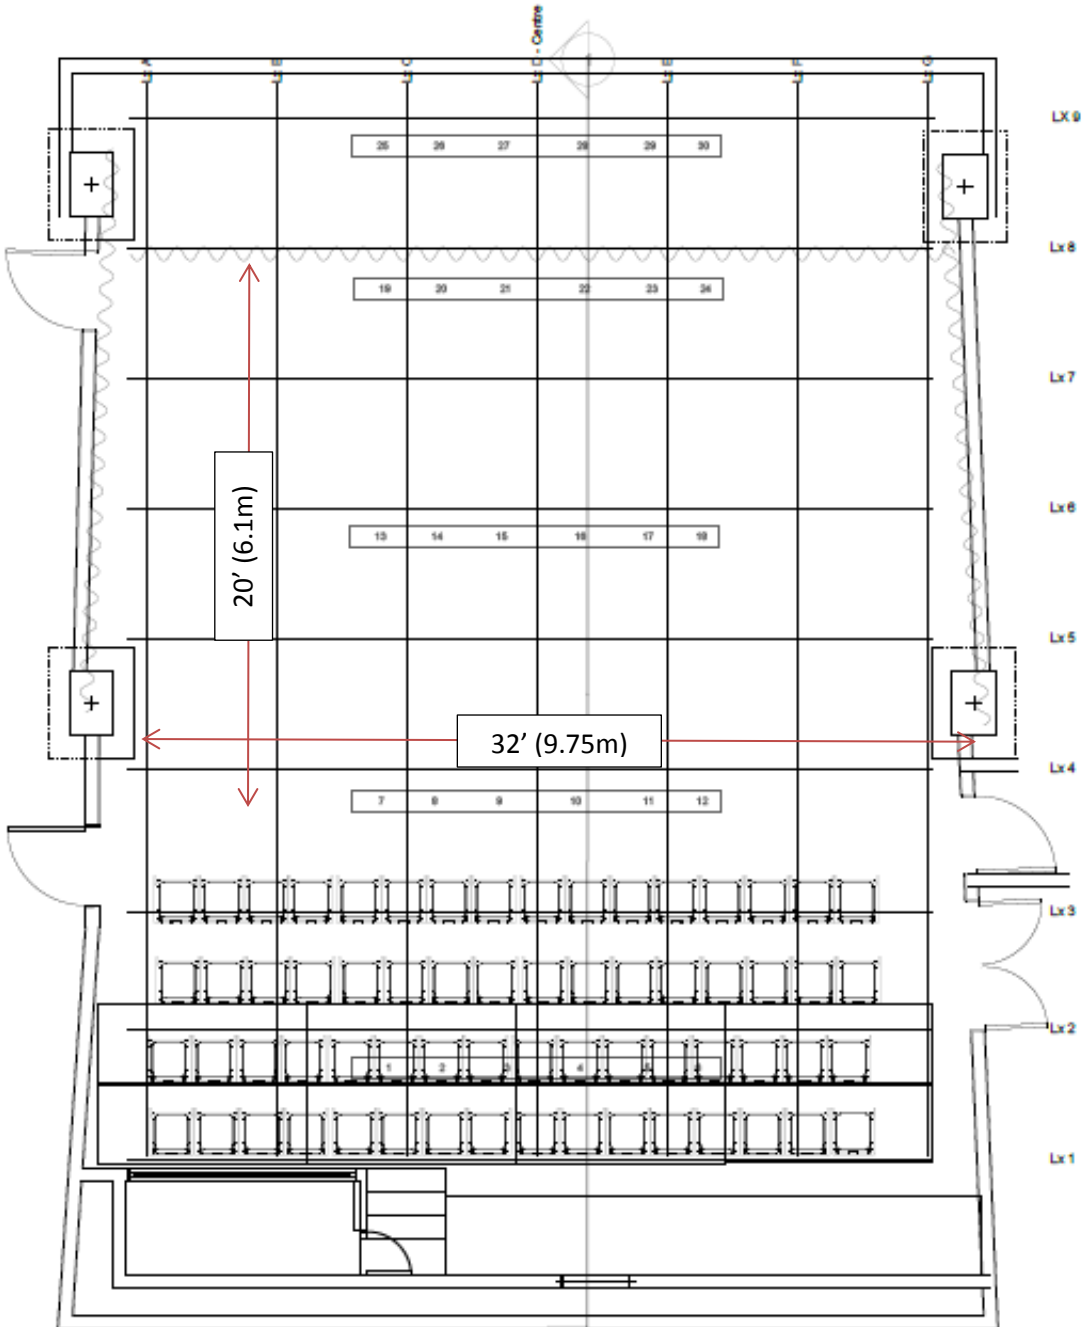

**STUDIO LEONARD BEAULNE**

Seating Capacity = 60 – 80 (max)

**EQUIPMENT LIST**

**Included in the rental of Studio Leonarde Beaulne - LB004**

**LIGHTING**

01	x	ETC Element Control Console
20	x	ETC Source Four Jr. 25/50 zoom 575 W (w/ iris and gobo holders)
12	x	6" Altman Fresnel 1KW, w/ barn doors
06	x	Altman Cyc Light Single-Cell 1000W
30	x	Dimmer per Circuit (2.4K dimmers ETC/Strand mix)

**SOFT GOODS** (BLACKS)

1	x	40' x 12' Traveller, opens at middle and travels out
4	x	8' x 10' Legs
6	x	8' x 12'

**AUDIENCE SEATING RISERS**

4	x	3' x 8' x 2' high
4	x	3' x 8' x 16" high
8	x	3' x 8' with various legs between 6" and 2' high