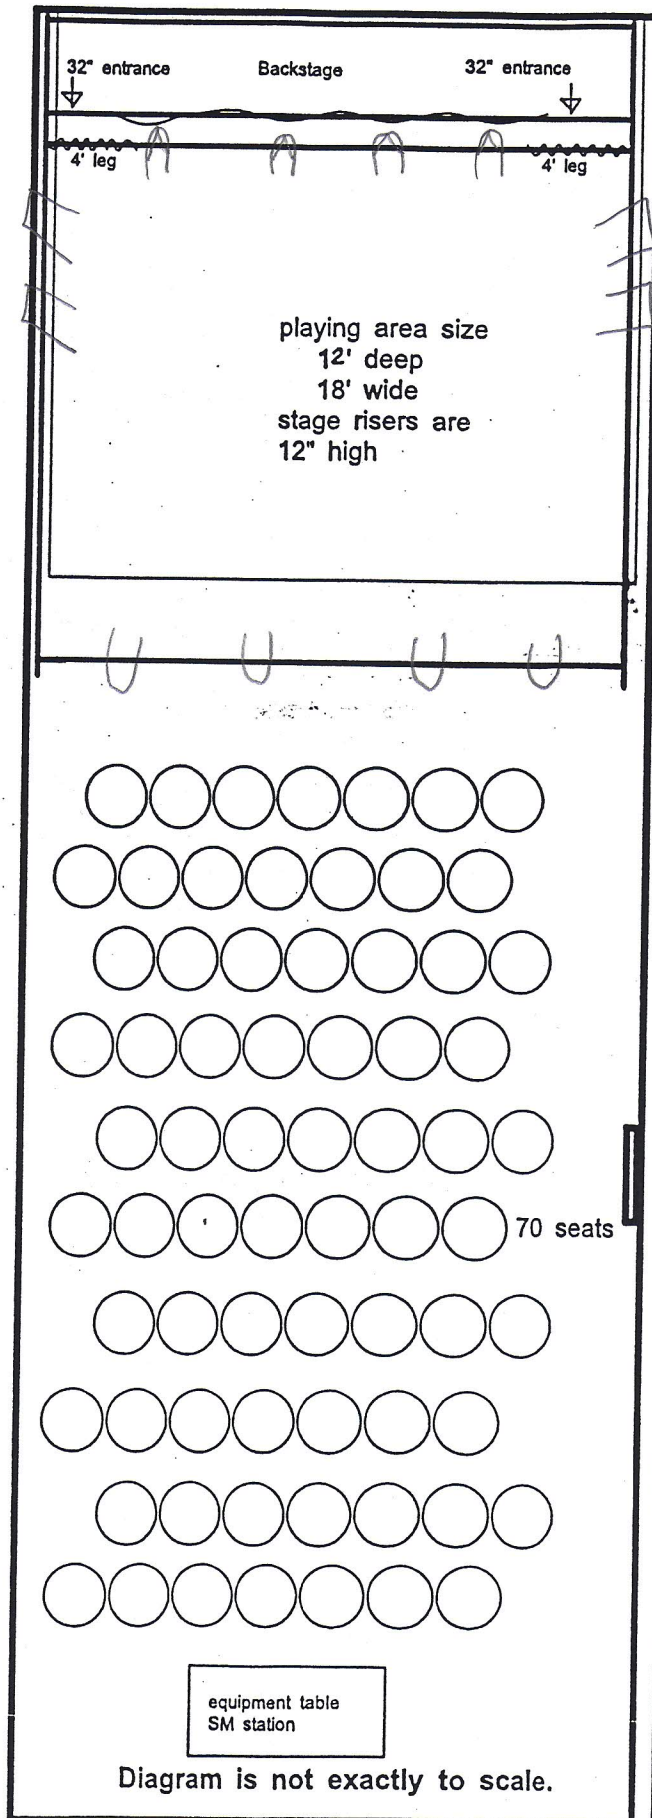

19'

4' deep

54 PAR - 17  
575W MFL

Fresnels - 17  
575W

54 PAR  
575W WFL - 

THERE ARE 4  
575W LEKO 84s 50°  
ON HAND FOR  
SPECIALS

54'

standard 32" door

Diagram is not exactly to scale.

Measurements are approximate.