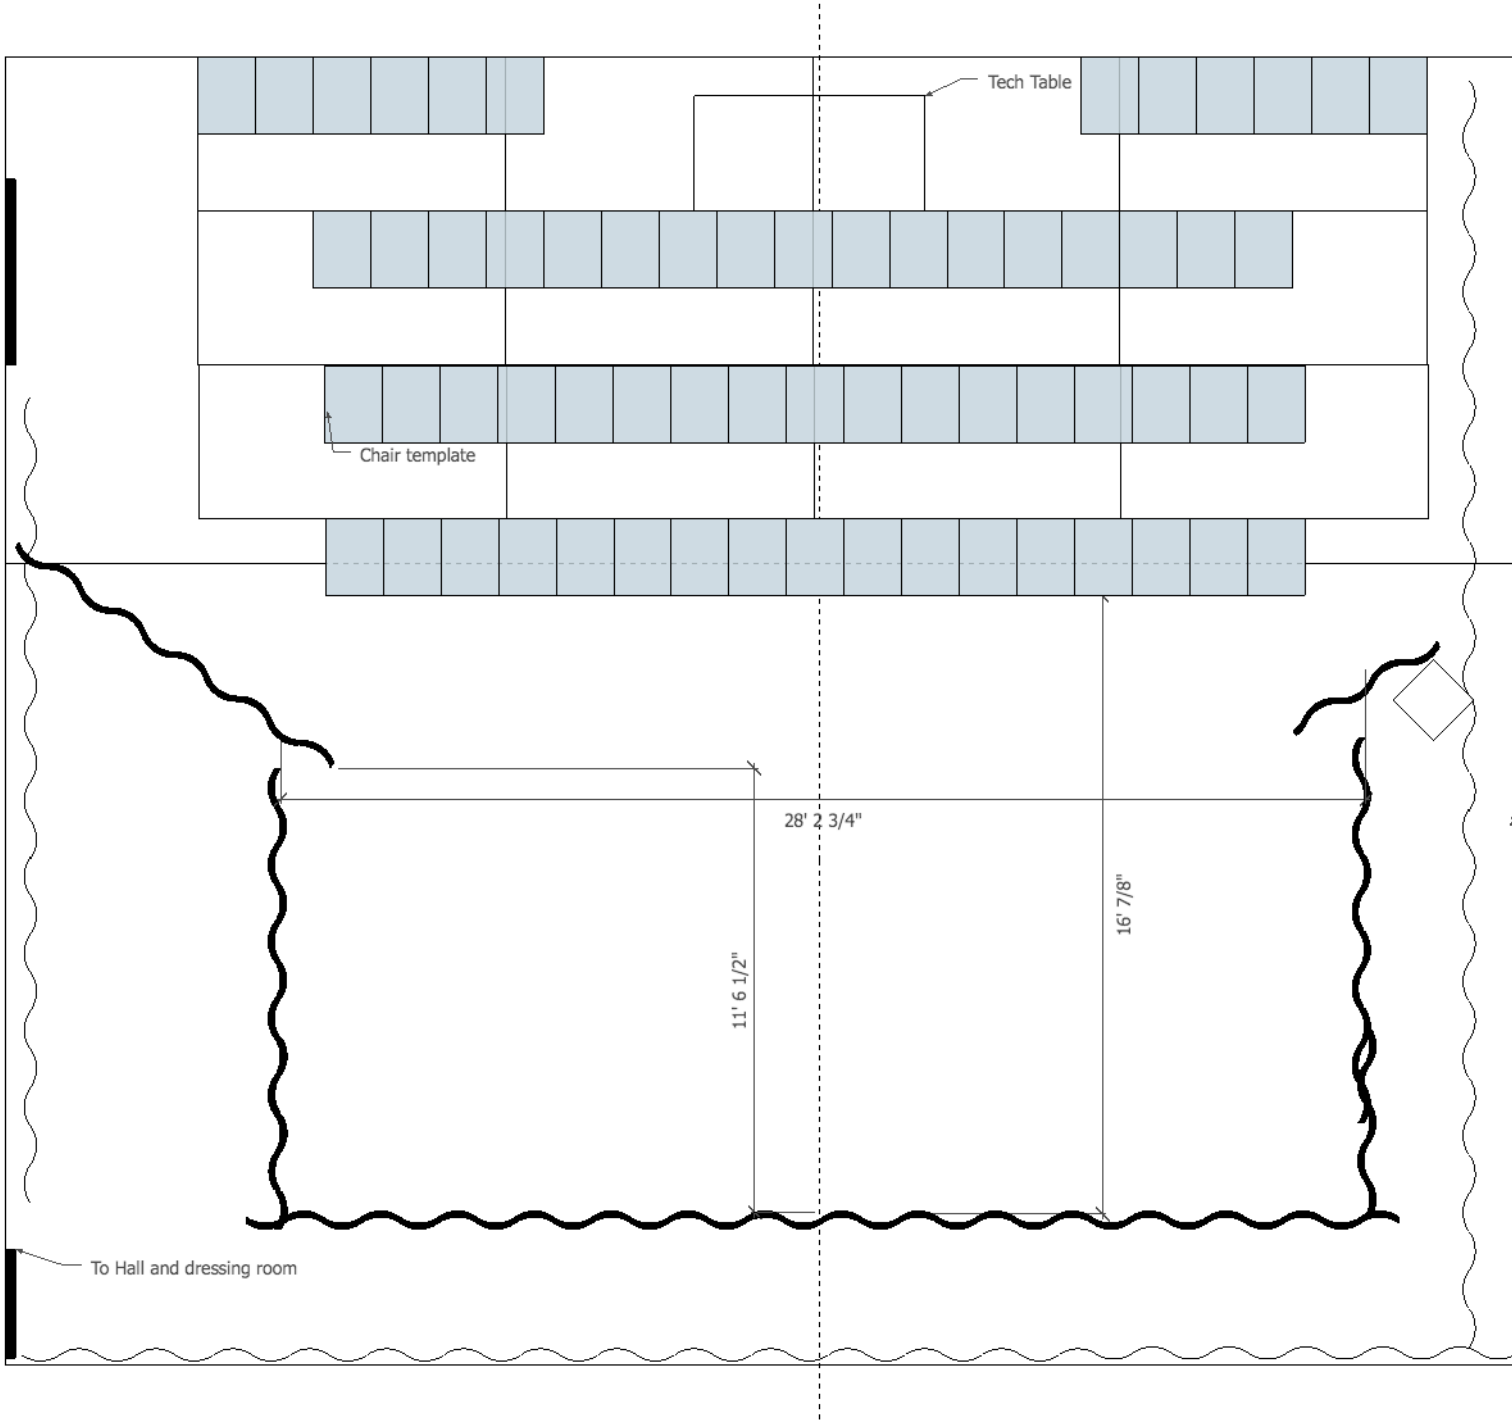

**LNS- Studio B**

**Legend**

**2 Specials  
Per Company**

**Grid Height: 15'**

**Seating 75**

**Company Storage is  
Behind Curtains in  
Wings and Backstage**

**Floor is Black Maso  
on Concrete**

Tech Table

Chair template

To Hall and dressing room

28' 2 3/4"

11' 6 1/2"

16' 7/8"

1'

5'