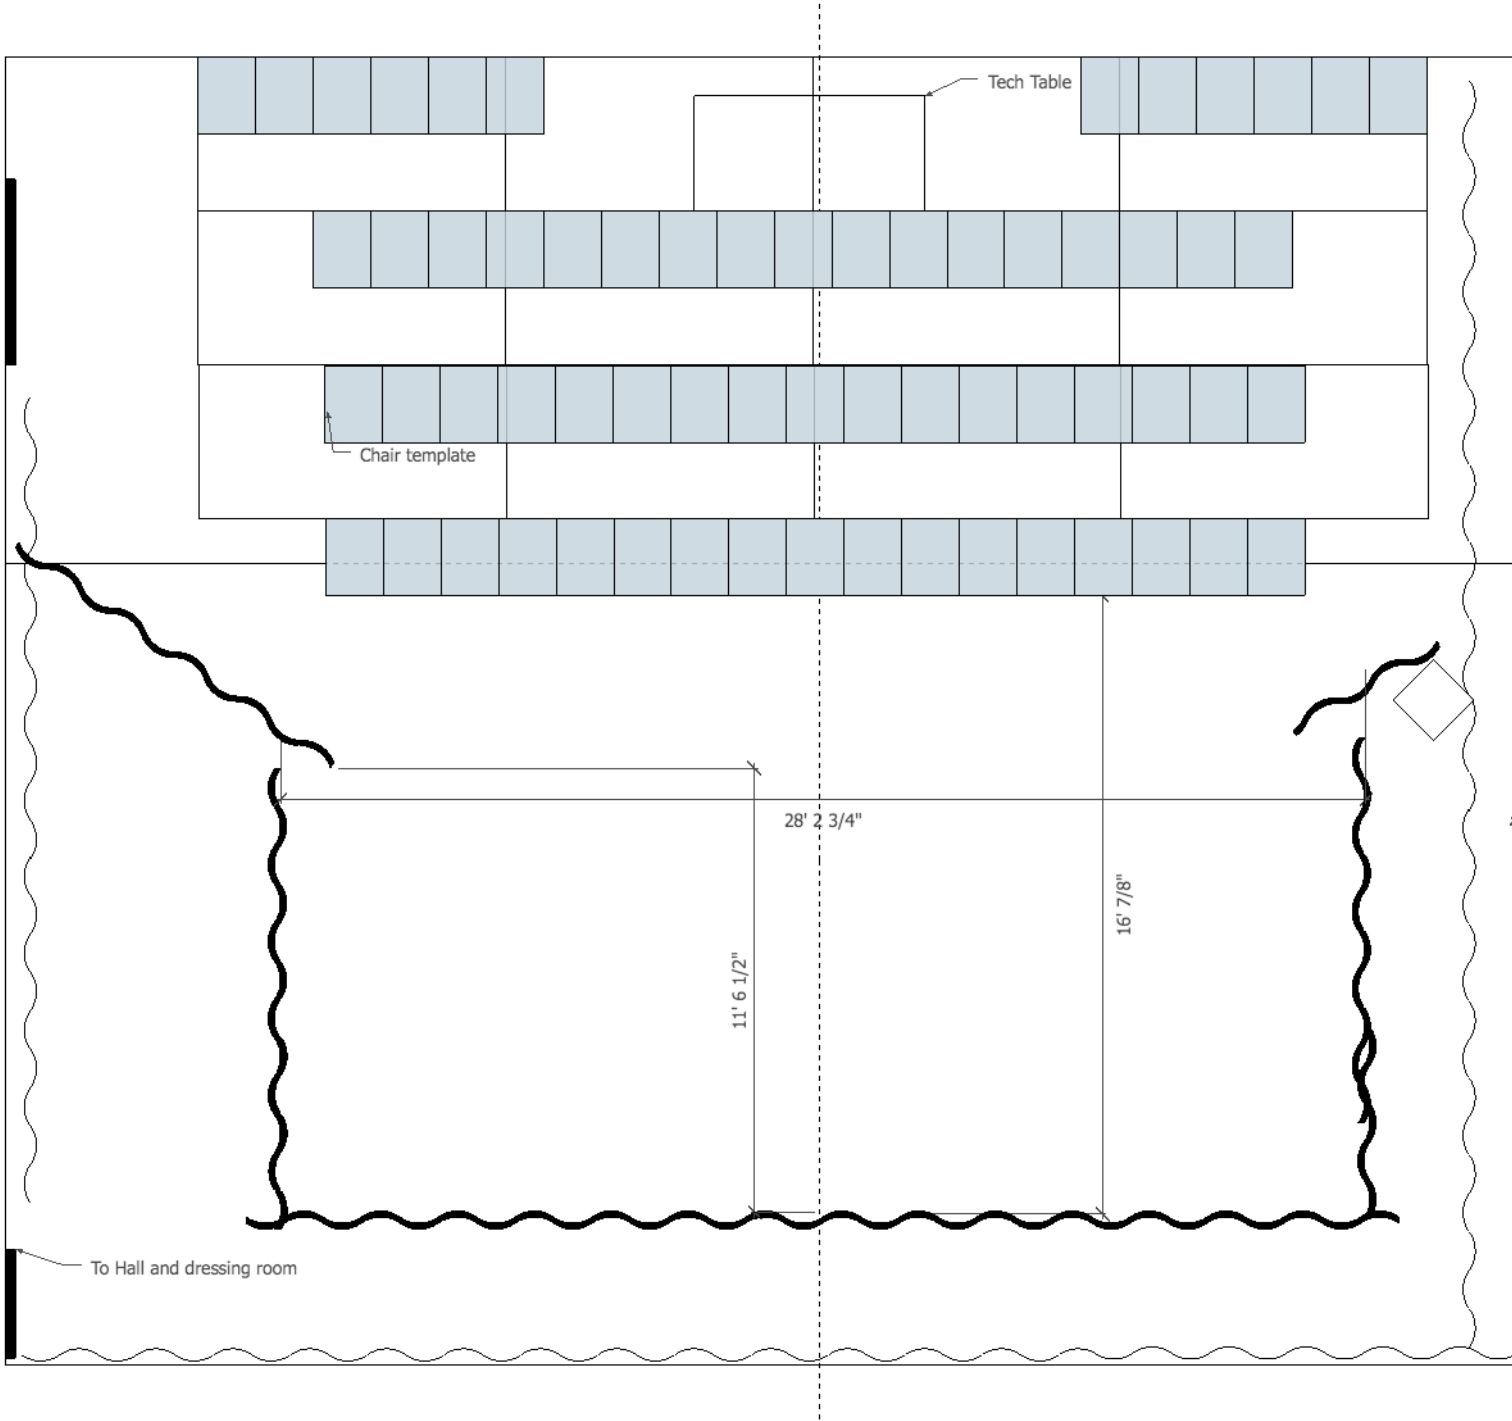

LNS- Studio B

Legend

**2 Specials
Per Company**

Grid Height: 15'

Seating 75

**Company Storage is
Behind Curtains in
Wings and Backstage**

**Floor is Black Maso
on Concrete**

Tech Table

Chair template

28' 2 3/4"

11' 6 1/2"

16' 7/8"

To Hall and dressing room